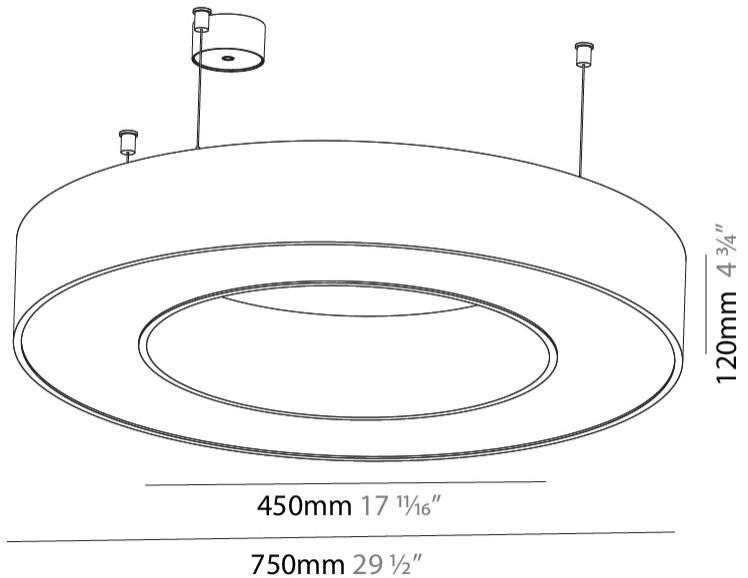

GENERAL

Series: Glorious
Subseries: Glorious
Brand: Prolight
Division: Architectural
Mounting Type: Suspension
Mounting Location: Ceiling
Subcategory: Ambient

PHYSICAL

Shape: Round
Diameter (mm): 750
Diameter (in): 29 1/2
Height (mm): 120
Height (in): 4 3/4
Max. Overall Height (mm): 2120
Max. Overall Height (in): 83 7/16
Light Distribution: Direct / Indirect
Weight (kg): 7.675
Weight (lbs): 16.9
Diffuser: PMMA - Opal or Micro-Prism
Fixture Finish: SSR / BKV / CWI / CRY / HAB / UFT / ITA / RUA / FTG / MYG / LOD / PUS / FRO / FUP / KIA / POP / BLS / SPG / MEY / GOH / GUM / CHC / COM / ABZ / JAG / OBR / MOS / ROR
Fixture Material: Aluminum

ELECTRICAL

Lamp Type: LED (Zhaga Standard)
Input Wattage (W): 45
Total Output Wattage (W): 40 / 32 (3500K)
Dimming: Non-Dimming / Phase Dimming (120Vac only) / 0-10V Dimming
Driver Included: Yes
Driver Location: Integrated
Driver Type: Constant Current
Driver Class: Class 2
Input Voltage (V): 120 - 277
Constant Current (mA): 350 / 600/400 (3500K)

LED

Color Temperature (°K): 3000 / 3500 / 4000
Max. Delivered Lumen (lm): 2770 / 2862 / 2920 Direct / 1380 / 1440 / 1470 Indirect
CRI: >80 CRI
Efficiency (%): 71
Lamp Life (hrs): 50000

OPTICAL

RATINGS AND CERTIFICATIONS

Certified By: Certified for North American Standards
IP rating: IP20