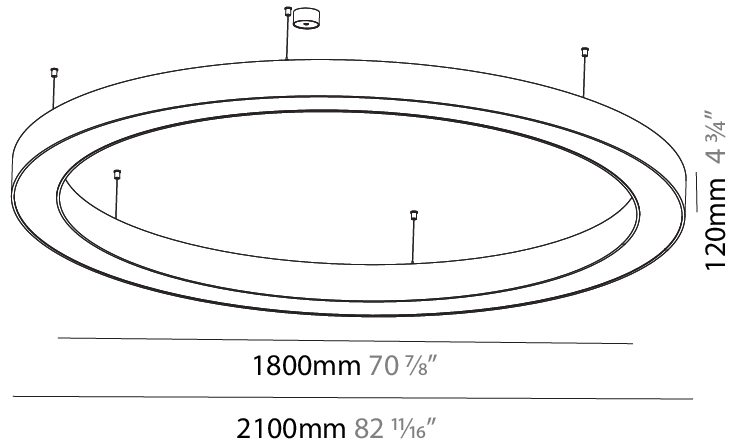

GENERAL

Series: Glorious
Subseries: Glorious
Brand: Prolight
Division: Architectural
Mounting Type: Suspension
Mounting Location: Ceiling
Subcategory: Ambient

PHYSICAL

Shape: Round
Diameter (mm): 2100
Diameter (in): 82 11/16
Height (mm): 120
Height (in): 4 3/4
Max. Overall Height (mm): 2120
Max. Overall Height (in): 83 7/16
Light Distribution: Direct / Indirect
Weight (kg): 26.817
Weight (lbs): 59.12
Diffuser: PMMA - Opal
Fixture Finish: SSR / BKV / CWI / CRY / HAB / UFT / ITA / RUA / FTG / MYG / LOD / PUS / FRO / FUP / KIA / POP / BLS / SPG / MEY / GOH / GUM / CHC / COM / ABZ / JAG / OBR / MOS / ROR
Fixture Material: Aluminum

ELECTRICAL

Lamp Type: LED (Zhaga Standard)
Input Wattage (W): 165
Total Output Wattage (W): 132 / 105.6 (3500K)
Dimming: Non-Dimming / Phase Dimming (120Vac only) / 0-10V Dimming
Driver Included: Yes
Driver Location: Integrated
Driver Type: Constant Current - 120 / 277Vac
Driver Class: Class 2
Input Voltage (V): 120 - 277
Constant Current (MA): 350 / 700/600 (3500K)

LED

Color Temperature (°K): 3000 / 3500 / 4000
Max. Delivered Lumen (lm): 9690 / 10035 / 10240 Direct / 7670 / 7938 / 8100 Indirect
CRI: >80 CRI
Efficiency (%): 70
Lamp Life (hrs): 50000

OPTICAL

RATINGS AND CERTIFICATIONS

Certified By: Certified for North American Standards
IP rating: IP20

PROJECT
TYPE
SPECIFIER
QUANTITY
DATE