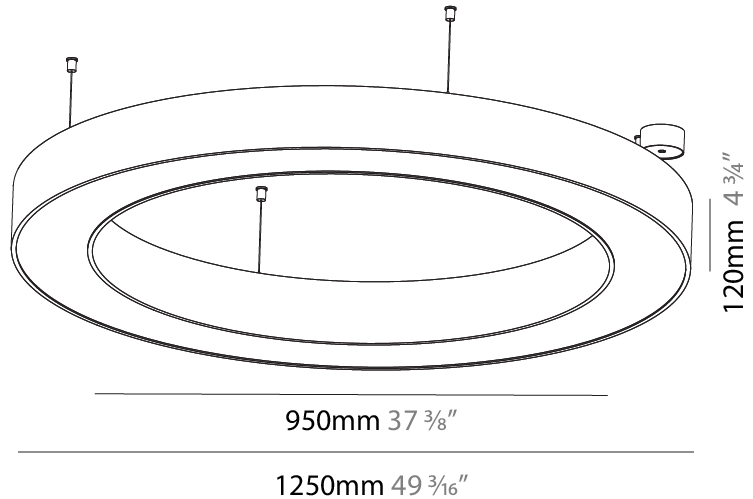

GENERAL

Series: Glorious
Subseries: Glorious
Brand: Prolicht
Division: Architectural
Mounting Type: Suspension
Mounting Location: Ceiling
Subcategory: Ambient

PHYSICAL

Shape: Round
Diameter (mm): 1250
Diameter (in): 49 ⁷/₁₆
Height (mm): 120
Height (in): 4 ³/₄
Max. Overall Height (mm): 2120
Max. Overall Height (in): 83 ⁷/₁₆
Light Distribution: Direct / Indirect
Weight (kg): 13.475
Weight (lbs): 29.70
Diffuser: [PMMA - Opal or Micro-Prism](#)
Fixture Finish: [SSR / BKV / CWI / CRY / HAB / UFT / ITA / RUA / FTG / MYG / LOD / PUS / FRO / FUP / KIA / POP / BLS / SPG / MEY / GOH / GUM / CHC / COM / ABZ / JAG / OBR / MOS / ROR](#)
Fixture Material: Aluminum

ELECTRICAL

Lamp Type: LED (Zhaga Standard)
Input Wattage (W): 90
Total Output Wattage (W): 72 / 57.6 (3500K)
Dimming: [Non-Dimming / Phase Dimming (120Vac only) / 0-10V Dimming](#)
Driver Included: Yes
Driver Location: Integrated
Driver Type: Constant Current
Driver Class: Class 2
Input Voltage (V): 120 - 277
Constant Current (MA): 350 / 1200/600 (3500K)

LED

[Color Temperature (°K): 3000 / 3500 / 4000](#)
Max. Delivered Lumen (lm): 5540 / 5733 / 5850 Direct / 3830 / 3969 / 4050 Indirect
CRI: >80 CRI
Efficiency (%): 68
Lamp Life (hrs): 50000

OPTICAL

RATINGS AND CERTIFICATIONS

Certified By: Certified for North American Standards
IP rating: IP20