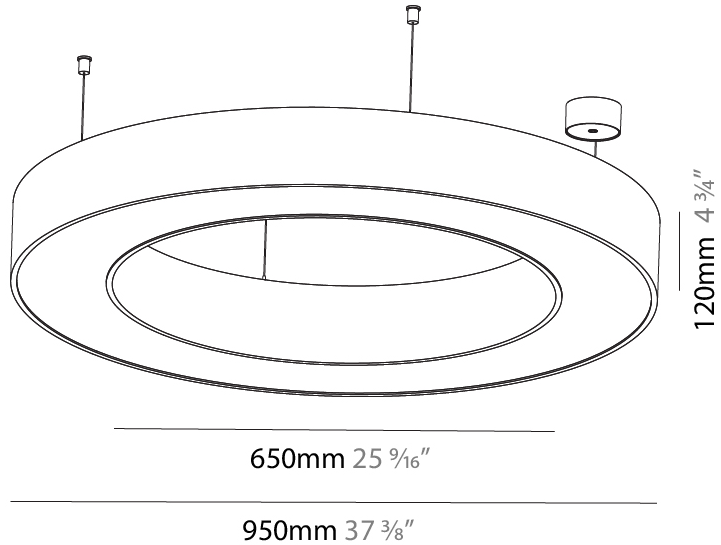

GENERAL

Series: Glorious
Subseries: Glorious
Brand: Prolicht
Division: Architectural
Mounting Type: Suspension
Mounting Location: Ceiling
Subcategory: Ambient

PHYSICAL

Shape: Round
Diameter (mm): 950
Diameter (in): 37 ³/₈
Height (mm): 120
Height (in): 4 ³/₄
Max. Overall Height (mm): 2120
Max. Overall Height (in): 83 ⁷/₁₆
Light Distribution: Direct / Indirect
Weight (kg): 10.395
Weight (lbs): 22.92
Diffuser: [PMMA - Opal or Micro-Prism](#)
Fixture Finish: [SSR / BKV / CWI / CRY / HAB / UFT / ITA / RUA / FTG / MYG / LOD / PUS / FRO / FUP / KIA / POP / BLS / SPG / MEY / GOH / GUM / CHC / COM / ABZ / JAG / OBR / MOS / ROR](#)
Fixture Material: Aluminum

ELECTRICAL

Lamp Type: LED (Zhaga Standard)
Input Wattage (W): 58.5
Total Output Wattage (W): 52 / 41.6 (3500K)
Dimming: [Non-Dimming / Phase Dimming (120Vac only) / 0-10V Dimming](#)
Driver Included: Yes
Driver Location: Integrated
Driver Type: Constant Current
Driver Class: Class 2
Input Voltage (V): 120 - 277
Constant Current (MA): 350 / 900/400 (3500K)

LED

[Color Temperature (°K): 3000 / 3500 / 4000](#)
Max. Delivered Lumen (lm): 4150 / 4302 / 4390 Direct / 1850/ 1911 / 150
CRI: >80 CRI
Efficiency (%): 69
Lamp Life (hrs): 50000

OPTICAL

RATINGS AND CERTIFICATIONS

Certified By: Certified for North American Standards
IP rating: IP20