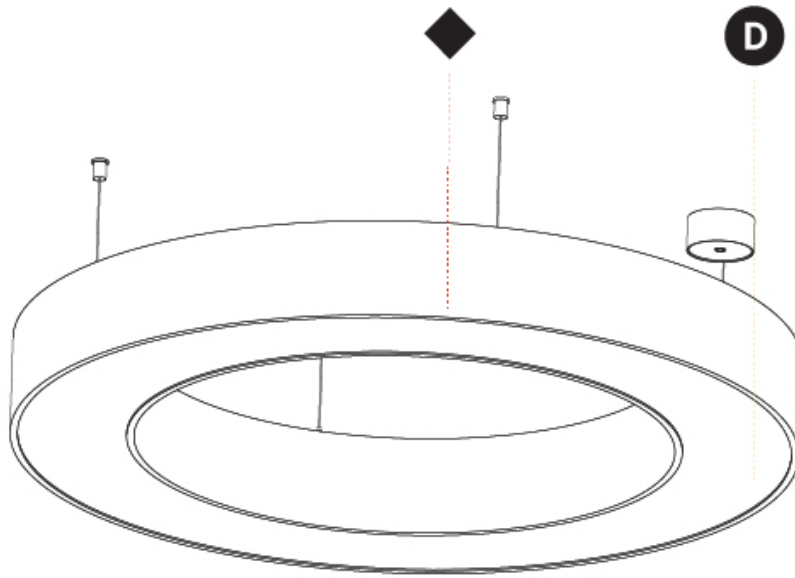

GLORIOUS SUSPENSION

A30303-

PROJECT _____

TYPE _____

SPECIFIER _____

QUANTITY _____

DATE _____