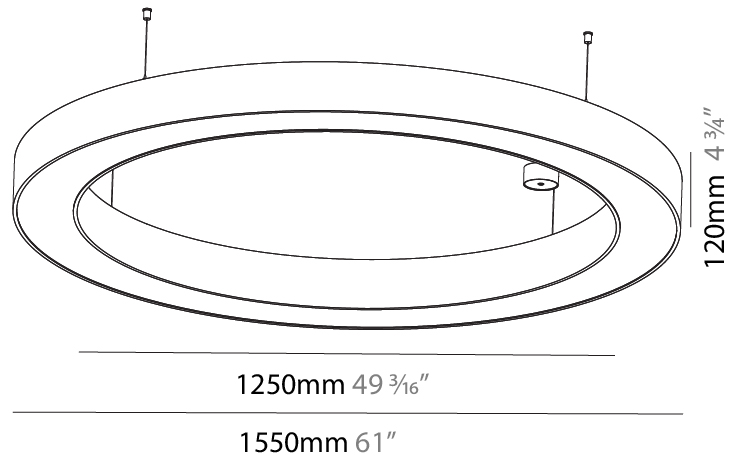

GENERAL

Series: Glorious
Subseries: Glorious
Brand: Prolight
Division: Architectural
Mounting Type: Suspension
Mounting Location: Ceiling
Subcategory: Ambient

PHYSICAL

Shape: Round
Diameter (mm): 1550
Diameter (in): 61
Height (mm): 120
Height (in): 4 ¾
Max. Overall Height (mm): 2120
Max. Overall Height (in): 83 7/16
Light Distribution: Direct / Indirect
Weight (kg): 16.737
Weight (lbs): 36.90
Diffuser: PMMA - Opal or Micro-Prism
Fixture Finish: SSR / BKV / CWI / CRY / HAB / UFT / ITA / RUA / FTG / MYG / LOD / PUS / FRO / FUP / KIA / POP / BLS / SPG / MEY / GOH / GUM / CHC / COM / ABZ / JAG / OBR / MOS / ROR
Fixture Material: Aluminum

ELECTRICAL

Lamp Type: LED (Zhaga Standard)
Input Wattage (W): 110
Total Output Wattage (W): 88 / 70.4 (3500K)
Dimming: Non-Dimming / Phase Dimming (120Vac only) / 0-10V Dimming
Driver Included: Yes
Driver Location: Integrated
Driver Type: Constant Current - 120 / 277Vac
Driver Class: Class 2
Input Voltage (V): 120 - 277
Constant Current (MA): 350 / 700/800 (3500K)

LED

Color Temperature (°K): 3000 / 3500 / 4000
Max. Delivered Lumen (lm): 6920 / 7164 / 7310 Direct / 4530 / 4938 / 4790 Indirect
CRI: >80 CRI
Efficiency (%): 68
Lamp Life (hrs): 50000

OPTICAL

RATINGS AND CERTIFICATIONS

Certified By: Certified for North American Standards
IP rating: IP20